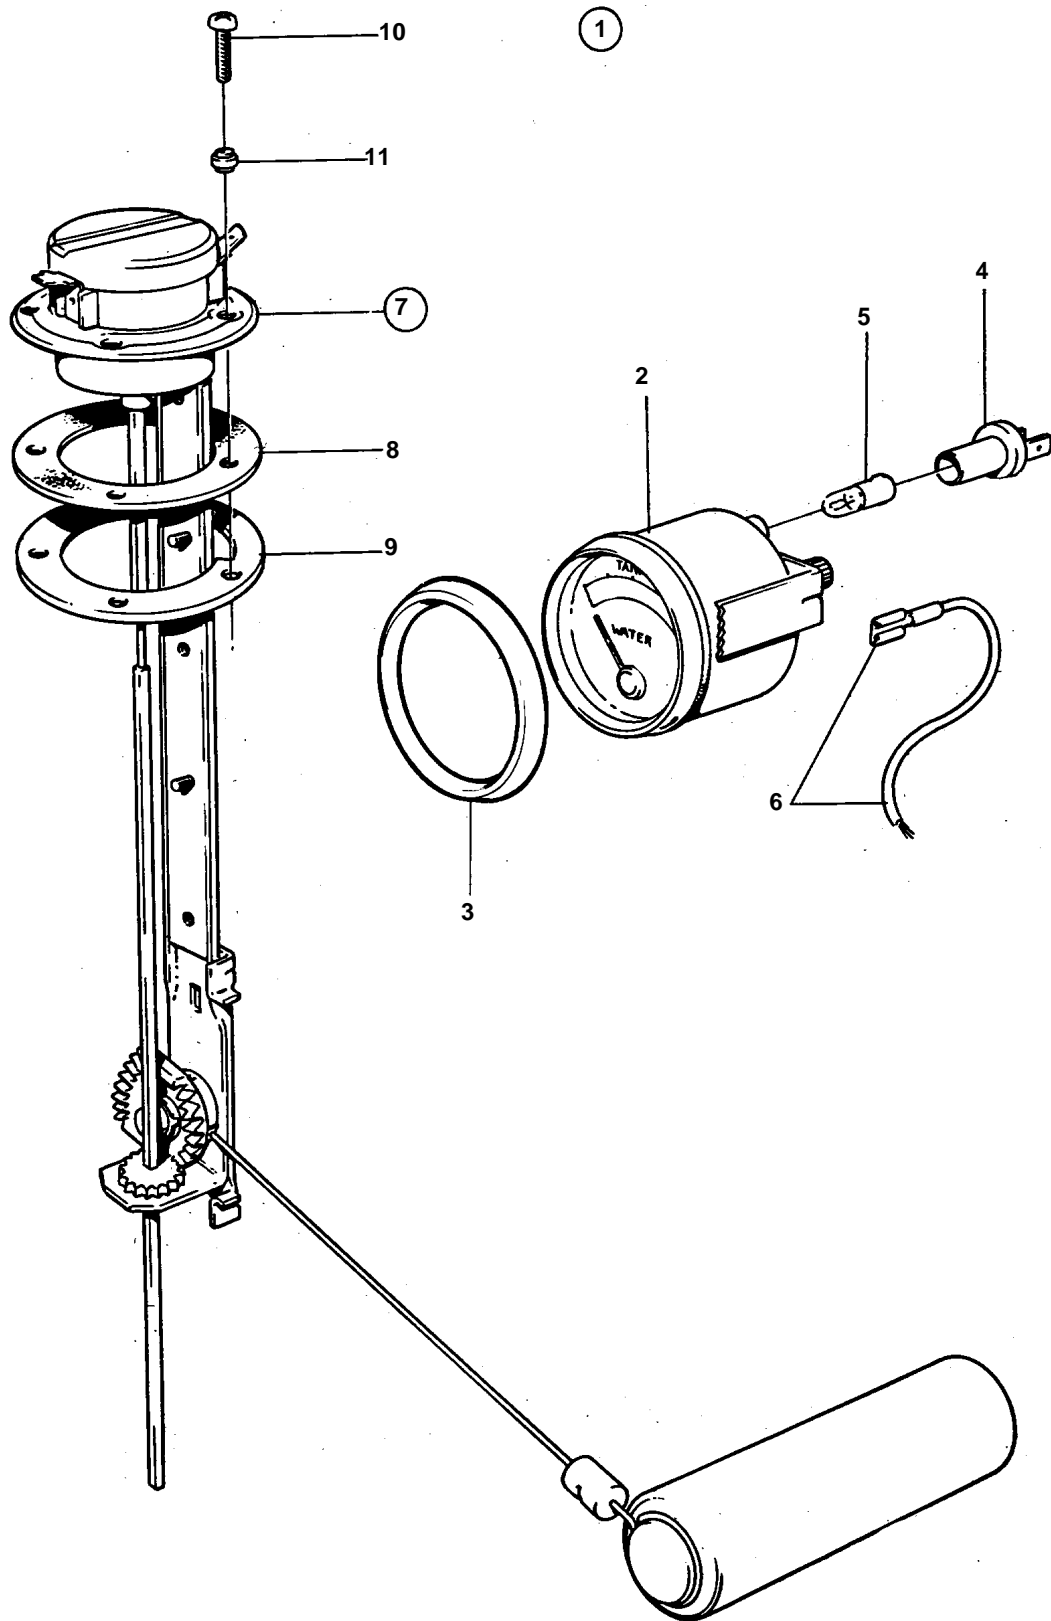

COMMON

COMMON

REF	PART NO.	QTY	DESCRIPTION	NOTES
1	828714	1	Fuel gauge kit	12V. GOLD COLOURED DECOR STRIPE. REPL BY 858879
2	828632	1	• Fuel gauge	
3	828542	1	• Front ring	
4	808175	1	• Bulb socket	
5	19923	1	• Bulb	
6		X	• CABLES AND TERMINALS	SEE GROUP 3
7	837999	1	• Tank sensor	
8	89865	1	• • Gasket	
9	834480	1	• • Flange	
10	956078	4	• • Screw	L = 16 MM
	956081	1	• • Screw	L = 25 MM
11	834481	5	• • Gasket	